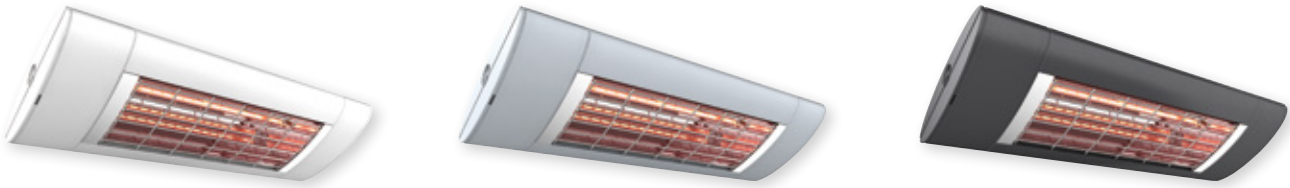

SHORT-WAVE INFRARED HEATER - SOLAMAGIC® PREMIUM

SOLAMAGIC® S1 - Premium short-wave heater

Infrared heat IR-A

USE

Design meets technology. A premium radiant heater with uncompromising technology and sophisticated design. The Solastar G heater tube is essentially different from the previous HeLeN tubes due to its light emission.

The newly developed Solastar heater represents a technology which optimally converts the input energy to heat whilst also reducing light emission by over 90 % compared to conventional heaters, creating a particularly pleasant ambience.

TECHNICAL DATA

- > Voltage: 230 V, 50/60 Hz
- > Heating tube: Solastar technology
- > Colours: White, Titanium, Nano-anthracite
- > Special colours: available for surcharge
- > Dip switch: On/Off
- > Protection rating: IP 44
- > Cable: 50 cm with plug
- > Approval: TÜV Nord

SOLASTAR - HEATING ELEMENT COMPARED

Solastar Heizelement - Low Glare less light emission

HeLeN tube

BENEFITS OF THIS PRODUCT

- + Innovative Solastar heating element
- + New quick mounting system
- + Quick clamping binder for fast alignment
- + Soft start function with S1-2000 – reduces the switch-on current
- + Integrated coupling system
- + Modular set-up – extendable with radio controlled – or dimmable module
- + Integrated USB connector for cameras