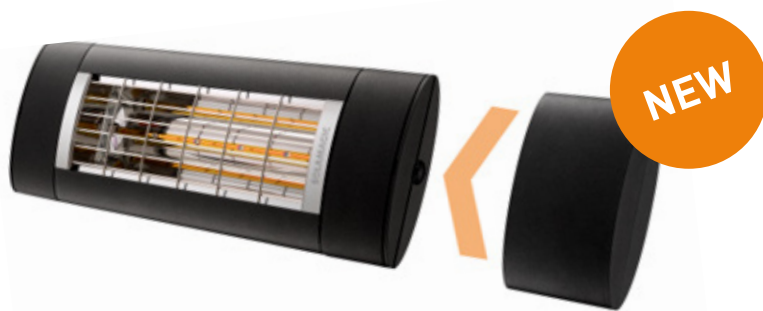

SHORT-WAVE INFRARED HEATER - SOLAMAGIC® PREMIUM

SOLAMAGIC® S1 - Premium short-wave heater

Infrared heat IR-A

USE

Design meets technology. A premium radiant heater with uncompromising technology and sophisticated design. The Solastar G heater tube is essentially different from the previous HeLeN tubes due to its light emission.

SOLASTAR - HEATING ELEMENT COMPARED

Solastar Heizelement - Low Glare less light emission

HeLeN tube

BENEFITS OF THIS PRODUCT

- + Innovative Solastar heating element
- + New quick mounting system
- + Quick clamping binder for fast alignment
- + Soft start function with S1-2000 – reduces the switch-on current
- + Integrated coupling system
- + Modular set-up – extendable with radio controlled – or dimmable module
- + Integrated USB connector for cameras

SHORT-WAVE INFRARED HEATER - SOLAMAGIC® PREMIUM

BlueTwo

Free "BlueTwo" app for immediate control of the dimmer module, type SM-S1BT:

APP Store

Google Play

Accessories, installation

RG: 025 | DT: ex stock

Type	Order no.	Description
SM-S1-VL2.5-W	9300035	Connection line, length: 2500 mm, colour: White
SM-S1-VL5.0-W	9300036	Connection line, length: 5000 mm, colour: White
SM-S1-VL7.5-W	9300043	Connection line, length: 7500 mm, colour: White
SM-S1-VL10-W	9300044	Connection line, length: 10000 mm, colour: White
SM-S1-VL2.5-S	9300013	Connection line, length: 2500 mm, colour: Black
SM-S1-VL5.0-S	9300014	Connection line, length: 5000 mm, colour: Black
SM-S1-VL7.5-S	9300045	Connection line, length: 7500 mm, colour: Black
SM-S1-VL10-S	9300046	Connection line, length: 10000 mm, colour: Black
SM-S1-T-WH-NA	9300047	T-wall bracket and stand adapter for S1, colour: Nano-anthracite
SM-S1-T-WH-T	9300048	T-wall bracket and stand adapter for S1, colour: Titanium
SM-S1-T-WH-W	9300049	T-wall bracket and stand adapter for S1, colour: White
SM-S1-Stativ-NA	9300500	Stand with base for S1, height 2 m, connection line 3 m, colour nano-anthracite